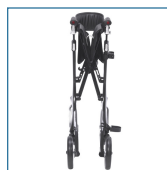

Nitro Elite CF, Carbon Fiber Rollator

HCPCS:

FIGURE A

FIGURE B

FIGURE C

FIGURE D

FIGURE E

FIGURE F

FIGURE G

- Luxurious super lightweight carbon fiber frame (Figure A)
- Frame weighs only 12 lbs for powerful performance with swift and effortless mobility
- Opulent and removable zippered storage bag Unique bag attachment keeps bag securely in place when rollator is open or folded (Figure B)
- Brake cable inside frame for added safety (Figure C)
- Handle height easily adjusts with unique push button
- Caster fork design enhances turning radius
- Large 10" front casters allow optimal steering and rolling comfort (Figure D)
- Easily fold with one hand to ultra-compact size for storage Handle is located on seat (Figure E)
- Cross-brace design allows for side-to-side folding and added stability
- Seat is durable and comfortable
- EZ clip cane holder included

PRODUCTS

Description

RTL10266CF	Nitro Carbon Fiber Rollator, Black
------------	------------------------------------

SPECIFICATIONS

Description

5 Year Limited Warranty	Brake and Handle Housing
Carton Shipping Weight	19 lbs.
Handle Height	33.25" - 38.2"
Note	*excluding bag.
Seat Dimensions	17.75" (W) x 20.75" (H) x 8.5" (D)
Unit Dimensions	23" (W) x 27.75" (L)
Warranty Limited Lifetime	Brakes -5 year limited warranty; Frame limited lifetime -
Weight	12 lbs.*
Weight Capacity	300 lbs